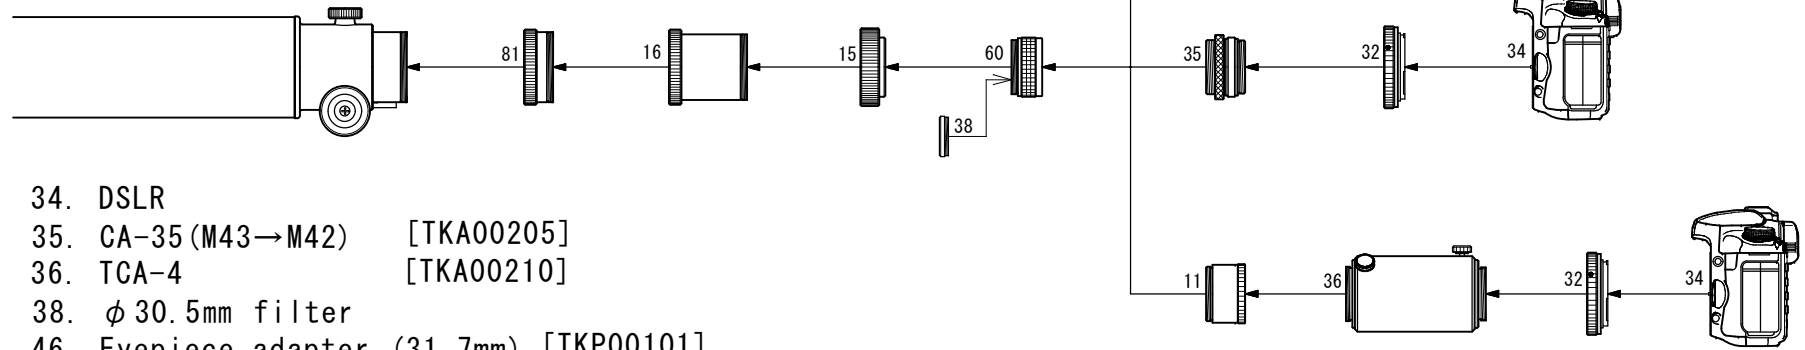

# FC-76DC Extender C2X System Chart

- 11. Extension tube (S) [TKP00105]
- 14. Coupling (L) [TKP00104]
- 15. Visual adapter (FS-60CB) [TKP20005]
- 16. Aux. ring (FS-60CB) [TKP20001]
- 32. Camera mount DX-S (EOS) [TKA01250]  
Camera mount DX-S (Nikon) [TKA01254]